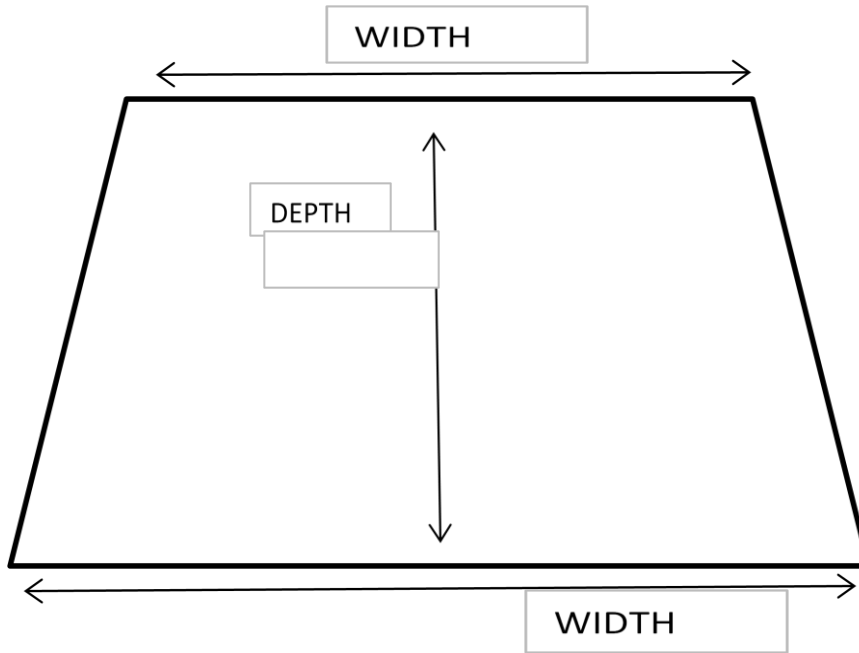

# Gas Log Measurements

\*Measure the bottom of fireplace\*

\*\* Gas lines that protrude more than 3" may require a plumber or additional installation. \*\*  
\*\* Gas lines that enter from the bottom of fireplace may also require additional install \*\*